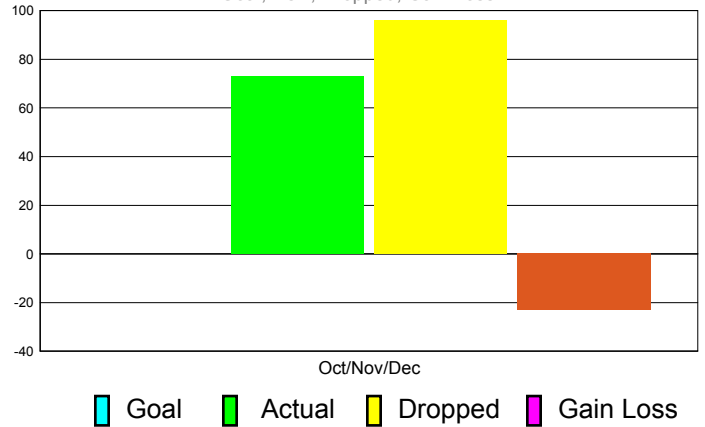

Membership Results 2011-2012

Goal, New, Dropped, Gain/Loss