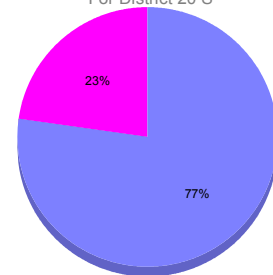

Goal, New, Dropped, Gain/Loss

Comparison of Membership Gain/Loss

Current Year Compared to the Previous Year

Gender Comparison 2010-2011

For District 20 S

Oct/Nov/Dec
■ Male ■ Female